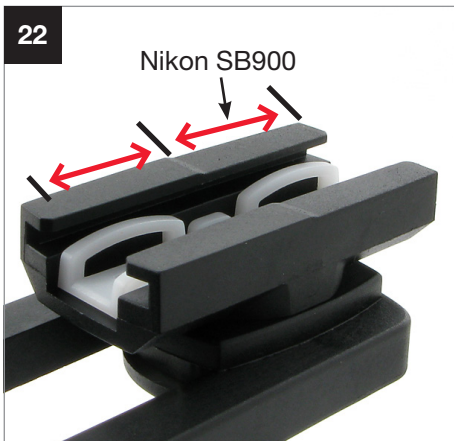

Setting up the Joe McNally Ezybox Hotshoe

LL B500039 / OCT19

During 2021 all Lastolite By Manfrotto products were rebranded to Manfrotto. The illustrations within these instructions may feature both Lastolite by Manfrotto and Manfrotto branded products. Depending on the timing of your purchase and retailers stock availability, you may have received/will receive either a Lastolite By Manfrotto or Manfrotto branded version. Please be assured the product is exactly the same, just branded differently.